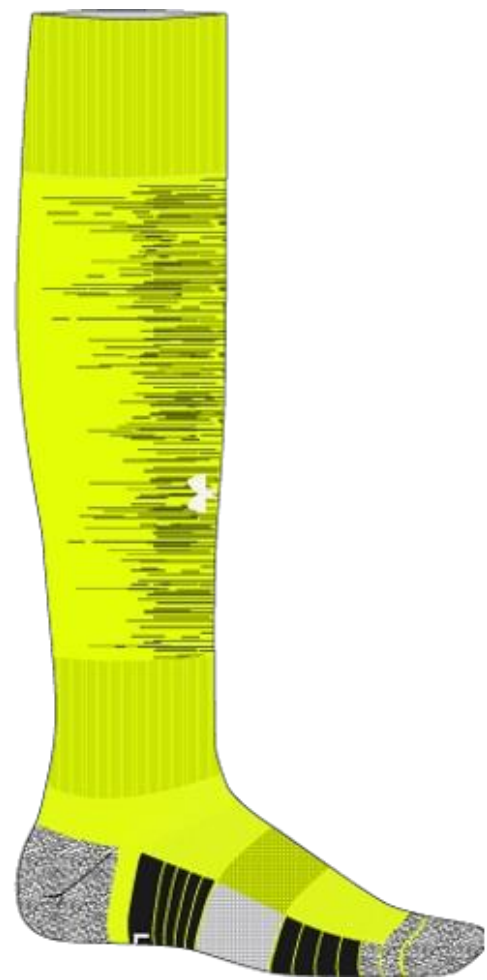

1373126-722
Coastal Teal / Pitch Gray / White

1373126-654
Tropic Pink / Pitch Gray / White

1373126-750
Steeltown Gold / Pitch Gray / White

1373126-800
Team Orange / Pitch Gray / White

UA Magnetico Pocket 1pk OTC \$28.00